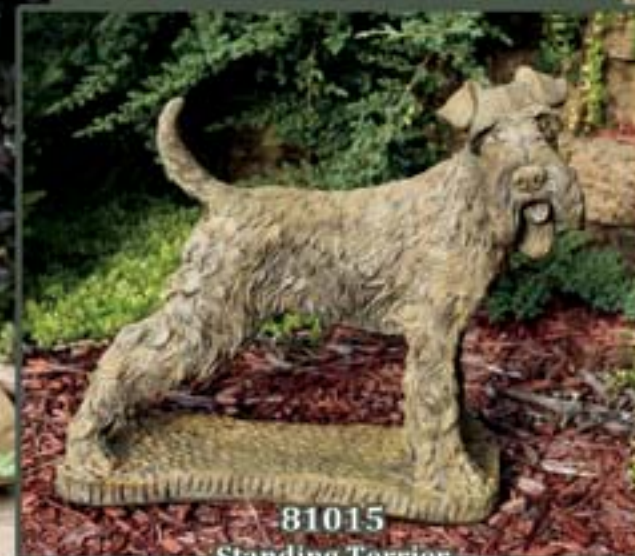

81015
Standing Terrier
H 17" - W 17" - L 9.5" - 33 lbs.
Shown in Light Walnut