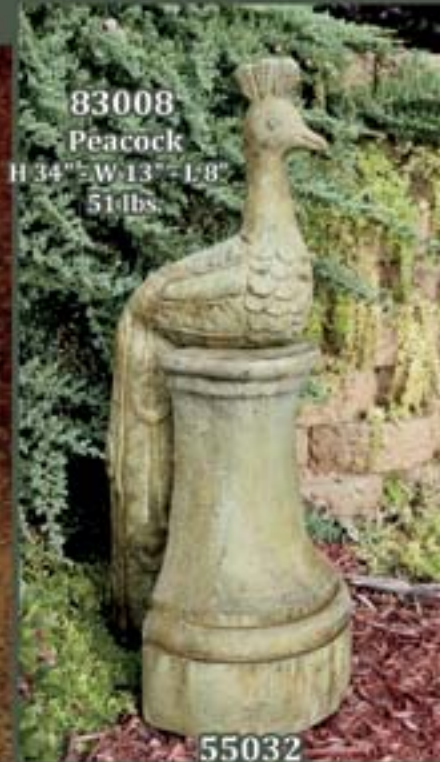

46522
East Bay Bench
H 16" - W 41.5" - L 16" - 253 lbs.
Shown in Ancient Age

46523
Meeting Street Bench
H 16" - W 54" - L 14" - 265 lbs.
Shown in Ancient Age

52029
Rotary Gear Birdbath
H 43.5" - W 36.5" - L 36.5" - 327 lbs.
Shown in Iron Wood

52030
Coble Birdbath
H 27" - W 19" - L 19" - 56 lbs.
Shown in Amber Green

Biltmore™

52031
Sicillian Birdbath
H 26" - W 14" - L 14" - 65 lbs.
Shown in Ancient Age

83008
Peacock
H 34" - W 13" - L 8" - 51 lbs.
55032
Peacock Base
H 20" - W 13" - L 8.5" - 83 lbs.
Shown in Ancient Age

55040
Cyprus Pedestal
H 43" - W 12" - L 12" - 133 lbs.
Shown in Ancient Age

55042
Aegean Pedestal
H 16" - W 15" - L 15" - 133 lbs.
Shown in Ancient Age

60027
Charleston Basket Boy
H 34" - W 14" - L 14" - 72 lbs.
Shown in Ancient Age