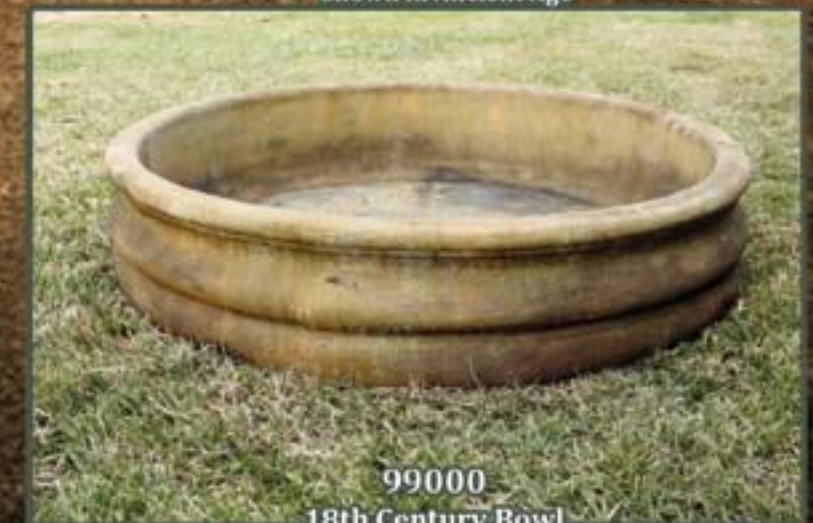

96002
Berry Vine Fountain
H 30" - W 53.5" - L 53.5" - 425 lbs.
Shown in Ancient Age

96003
Dorie Fountain
H 29.5" - W 53.5" - L 53.5" - 460 lbs.
Shown in Light Walnut

Biltmore™

96504
Esplanade Fountain
H 41" - W 62" - L 62" - 1,089 lbs.
Shown in Ancient Age

Biltmore™

96505
Rococo Dolphin Urn Fountain
H 30" - W 62" - L 62" - 1,306 lbs.
Shown in Ancient Age

96200
Dragonfly Urn Fountain
H 28.5" - W 41.5" - L 41.5" - 405 lbs.
Shown in Ancient Age

96501
Lg. Cherry Urn Fountain
H 37.5" - W 62" - L 62" - 1,094 lbs.
Shown in Ancient Age

98007
Acanthus Leaf Well
H 6.5" - W 6.5" - L 10.5" - 23 lbs.
Shown in Ancient Age

99000
18th Century Bowl
H 8.5" - W 41.5" - L 41.5" - 304 lbs.
Shown in Ancient Age